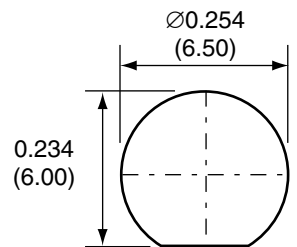

1		
Description	Material	Finish
Body	Brass	Nickel
Pin	Brass	Gold
Insulation	Teflon	Teflon
Nut	Brass	Nickel
Washer	Brass	Nickel

SIDE VIEW

BACK VIEW

RECOMMENDED MOUNTING HOLE

NUT

WASHER

Title RP-SMA FEMALE BULKHEAD FRONT MOUNT WITH SOLDER POT		CONNECTOR CITY 159 ORT LANE MERLIN, OR 97532 PH (541)-471-6256 FAX (541)-471-6251	
Part No. CONREV SMA004	Revision: 1.0		
Dimensions: INCHES (mm)	Date: 3/2/2005	Sheet 1 of 1	