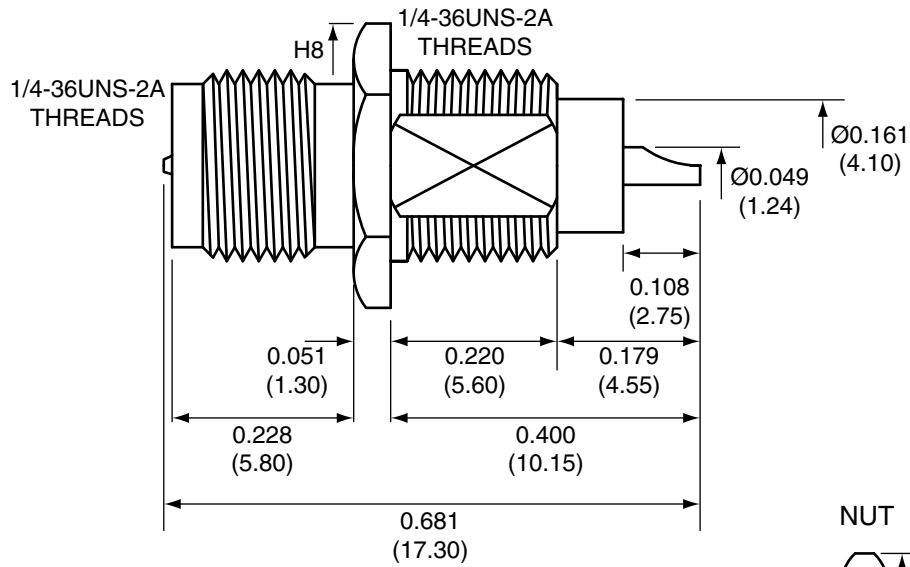

1		
Description	Material	Finish
Body	Brass	Nickel
Pin	Brass	Gold
Insulation	Teflon	Teflon
Nut	Brass	Nickel
Washer	Brass	Nickel

SIDE VIEW

BACK VIEW

RECOMMENDED MOUNTING HOLE

NUT

WASHER

Title RP-SMA FEMALE BULKHEAD FRONT MOUNT WITH SOLDER POT		CONNECTOR CITY 159 ORT LANE MERLIN, OR 97532 PH (541)-471-6256 FAX (541)-471-6251	
Part No. CONREV SMA004	Revision: 1.0		
Dimensions: INCHES (mm)	Date: 3/2/2005	Sheet 1 of 1	