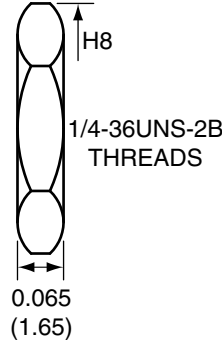

1		
Description	Material	Finish
Body	Brass	Nickel
Pin	Brass	Gold
Insulation	Teflon	Teflon
Nut	Brass	Nickel
Washer	Brass	Nickel

SIDE VIEW

BACK VIEW

RECOMMENDED MOUNTING HOLE

NUT

WASHER

Title RP-SMA FEMALE BULKHEAD FRONT MOUNT WITH SOLDER POT		CONNECTOR CITY 159 ORT LANE MERLIN, OR 97532 PH (541)-471-6256 FAX (541)-471-6251	
Part No. CONREV SMA004	Revision: 1.0		
Dimensions: INCHES (mm)	Date: 3/2/2005	Sheet 1 of 1	