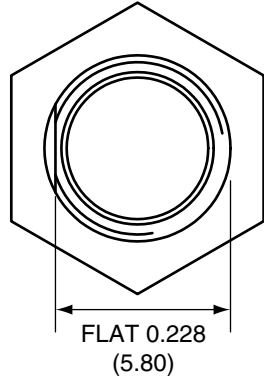

1		
Description	Material	Finish
Body	Brass	Nickel
Pin	Brass	Gold
Insulation	Teflon	Teflon
Nut	Brass	Nickel
Washer	Brass	Nickel

SIDE VIEW

BACK VIEW

RECOMMENDED MOUNTING HOLE

NUT

WASHER

Title RP-SMA FEMALE BULKHEAD FRONT MOUNT WITH SOLDER POT		CONNECTOR CITY 159 ORT LANE MERLIN, OR 97532 PH (541)-471-6256 FAX (541)-471-6251	
Part No. CONREV SMA004	Revision: 1.0		
Dimensions: INCHES (mm)	Date: 3/2/2005	Sheet 1 of 1	