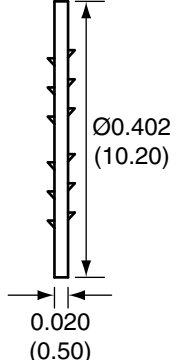

1		
Description	Material	Finish
Body	Brass	Nickel
Pin	Brass	Gold
Insulation	Teflon	Teflon
Nut	Brass	Nickel
Washer	Brass	Nickel

SIDE VIEW

BACK VIEW

RECOMMENDED MOUNTING HOLE

NUT

WASHER

Title RP-SMA FEMALE BULKHEAD FRONT MOUNT WITH SOLDER POT		CONNECTOR CITY 159 ORT LANE MERLIN, OR 97532 PH (541)-471-6256 FAX (541)-471-6251	
Part No. CONREV SMA004	Revision: 1.0		
Dimensions: INCHES (mm)	Date: 3/2/2005	Sheet 1 of 1	